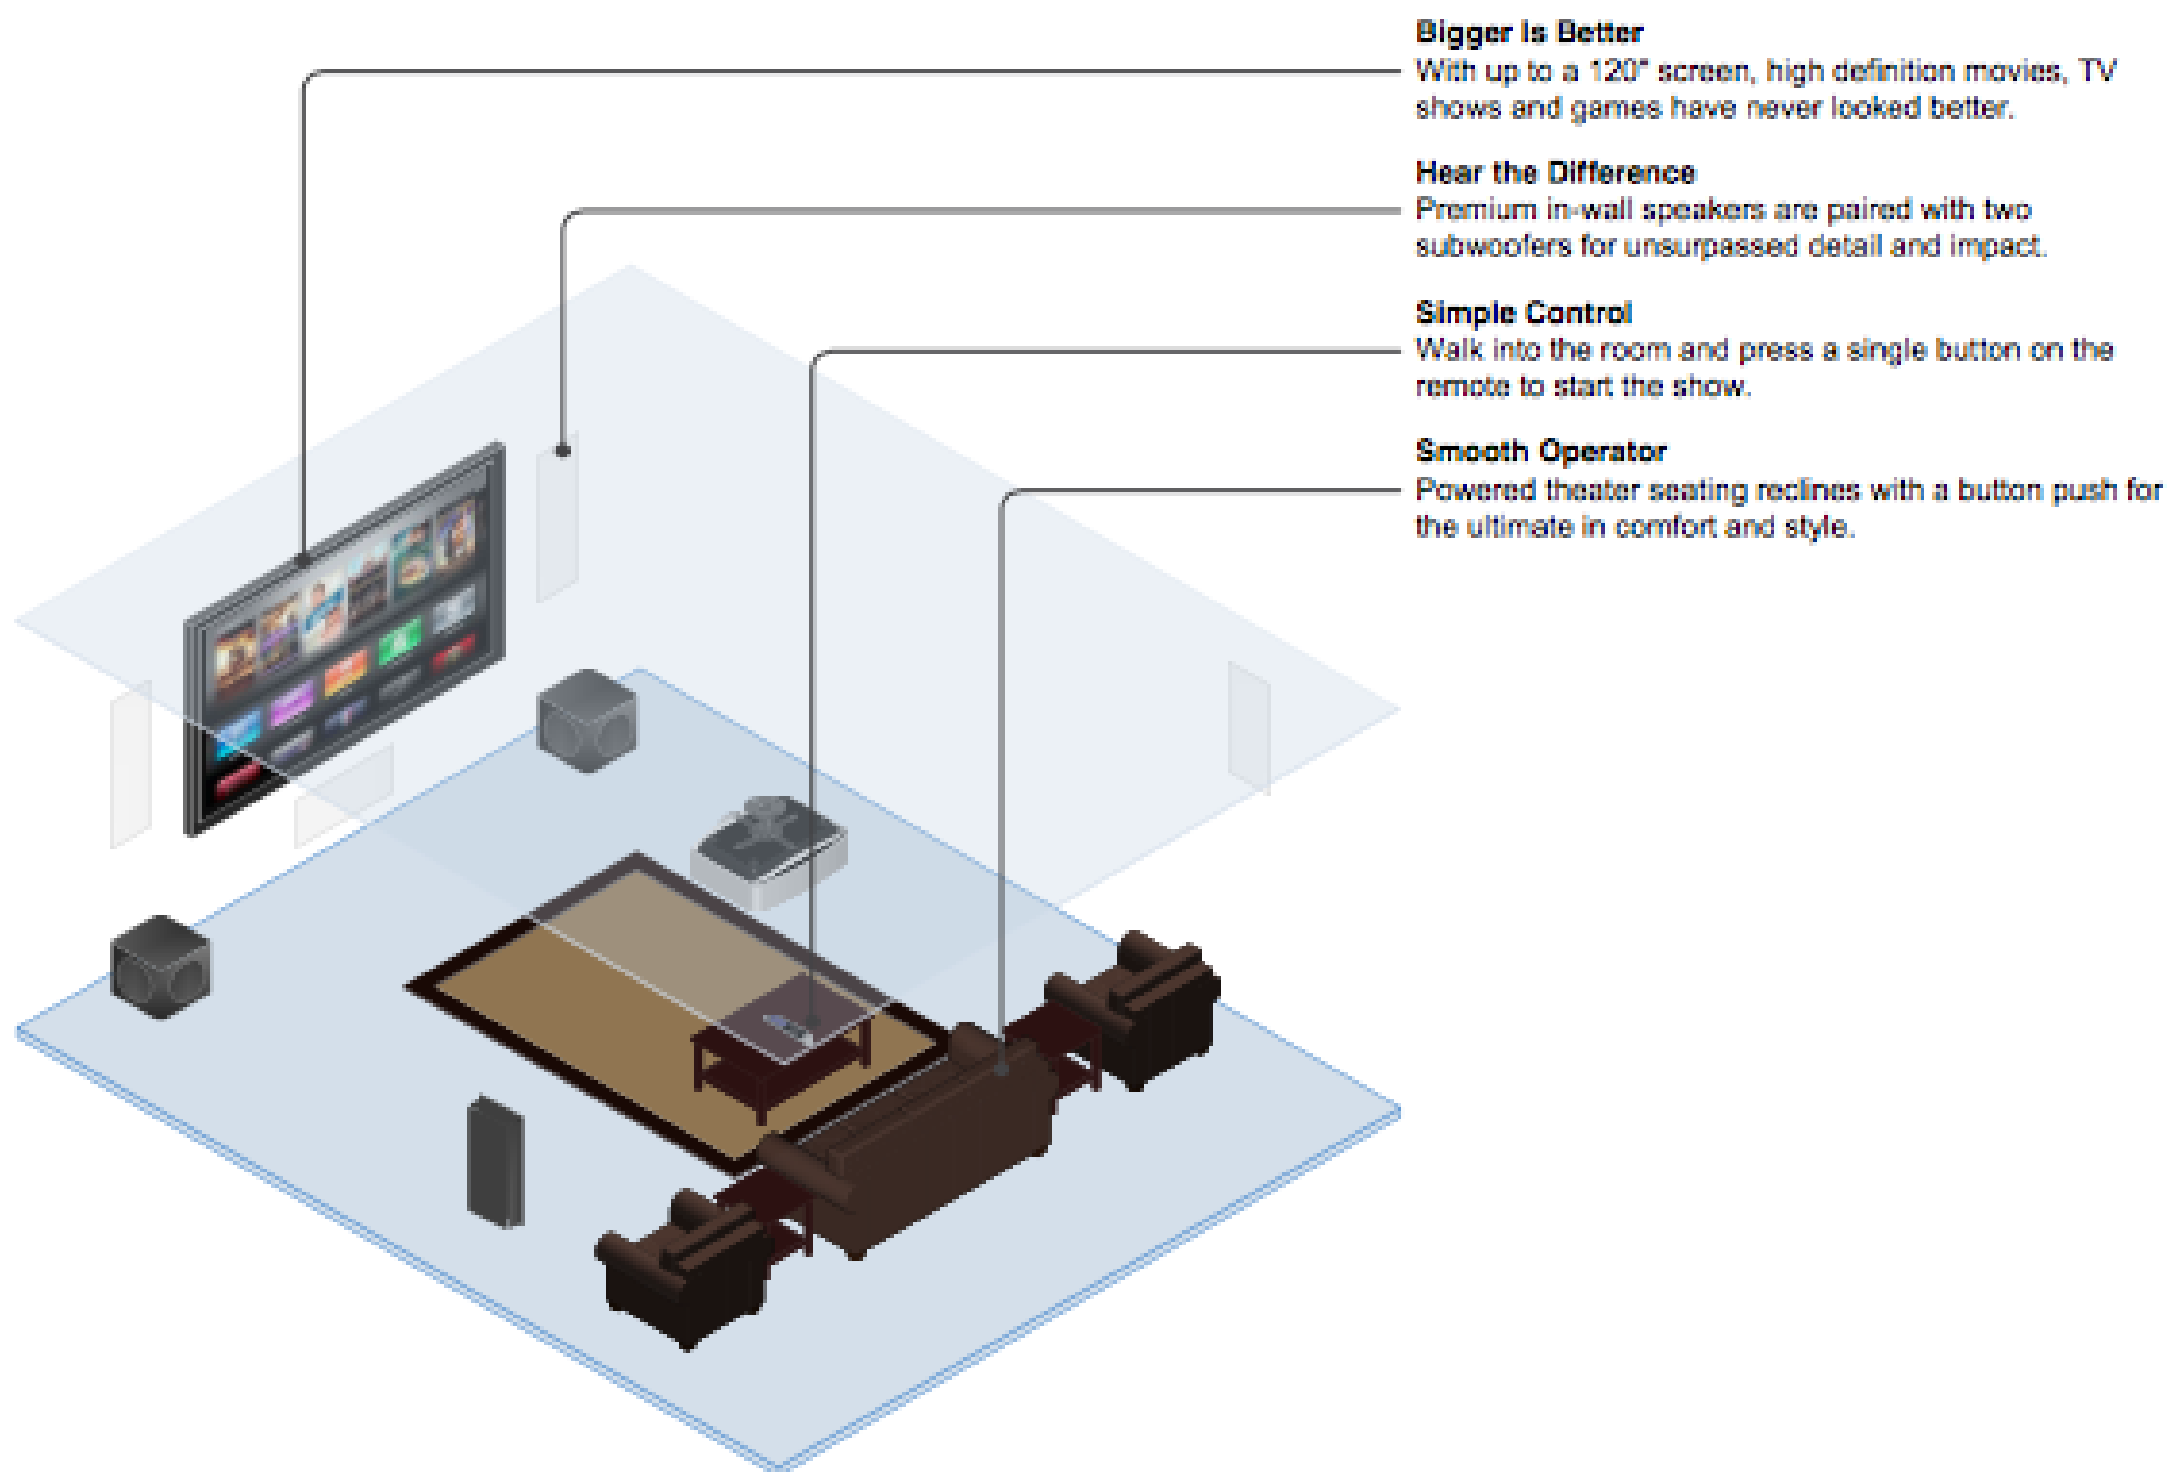

Description

This dedicated theater system delivers big picture and big sound to create a true cinema experience at home. It takes advantage of a large high-definition projection system to create stellar picture quality and elegantly hide the main speakers from view. A powerful 7.2 channel audio system packs incredible punch from your favorite sources, while custom furniture ensures that everyone has the best seat in the house.

Features

- Projector and large acoustically transparent screen
- Home theater seating with powered reclining
- Premium in-wall speakers and two triple 10" subwoofers
- HDMI Inputs for Satellite, BluRay, DVD, Streaming Player, and Game System
- Products safely tucked away inside equipment rack
- One-button operation using Pro Control touchscreen remote